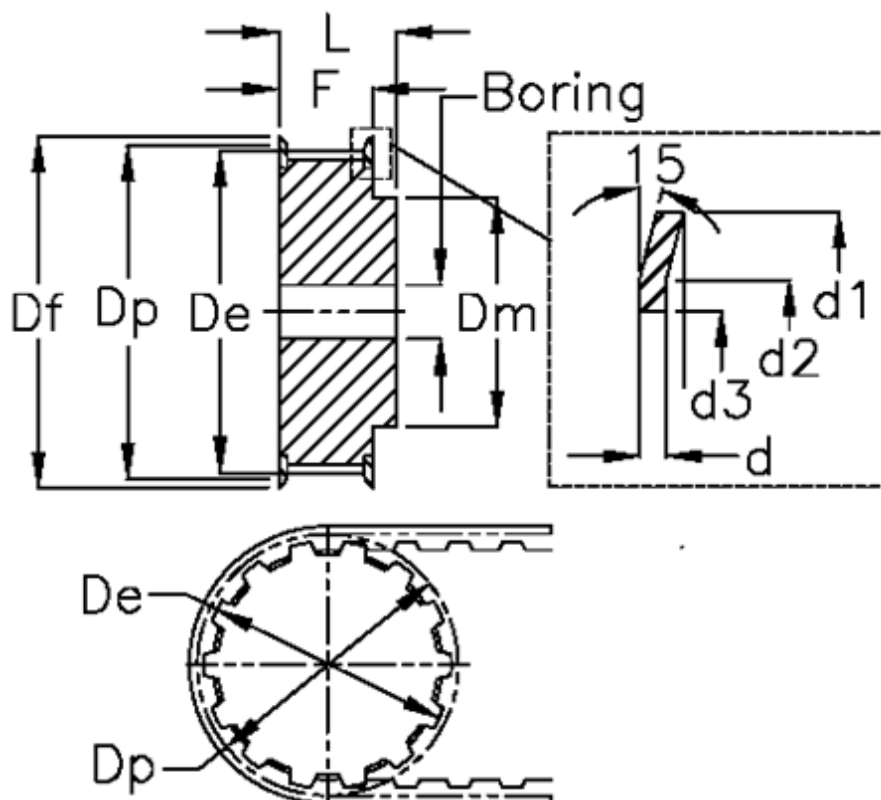

Article number: 60415121016

Description: Timing Belt Pulley 21 T5 16/2

Measures

Belt width = - 10 mm	Dp	= 25.06
d = 1	F	= 15
d1 = 32	Flange type	= F10
d2 = 27.5	L	= 21
d3 = 23	Pre-drilled	= 6
De = 24.6	Tooth number	= 16
Df = 32	Type	= T5
Dm = 18	Weight	= 0.025